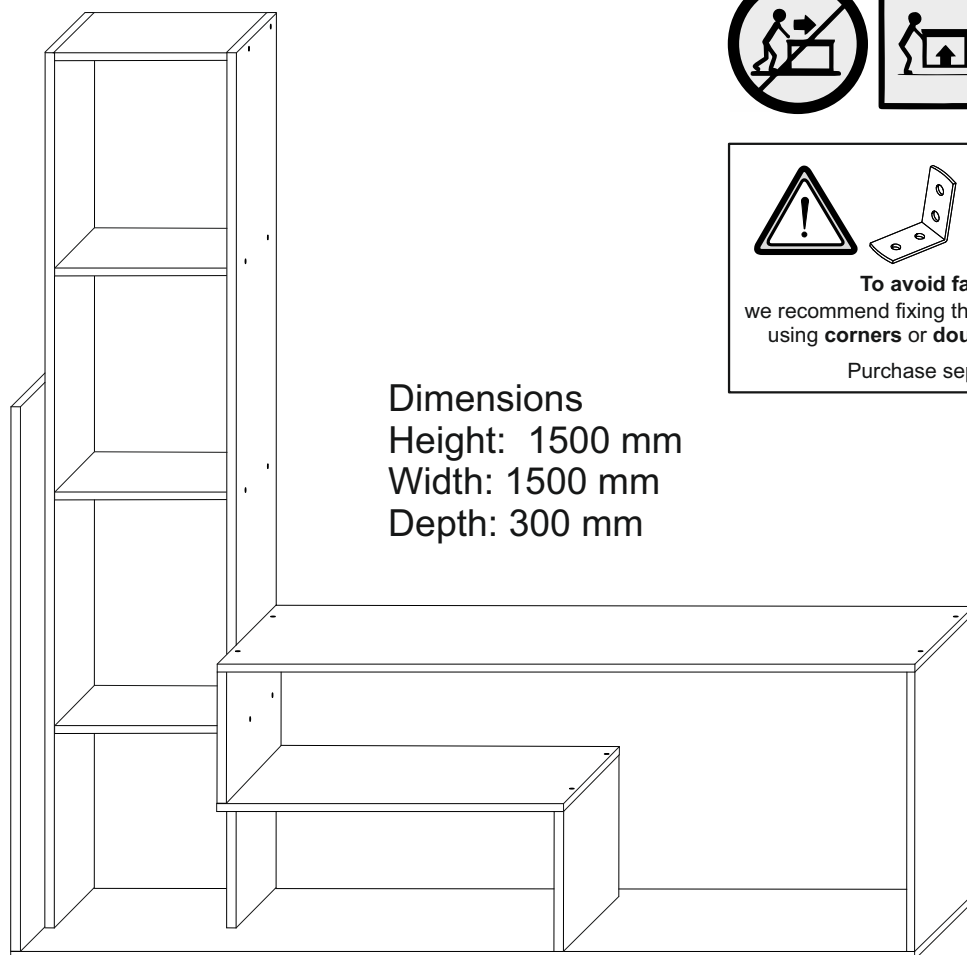

# TV Unit Etana 1500x1500x300 mm

## ASSEMBLY INSTRUCTION

### To avoid falling

we recommend fixing the product to the wall using **corners** or **double-sided tape**

Purchase separately.

### Dimensions

Height: 1500 mm

Width: 1500 mm

Depth: 300 mm